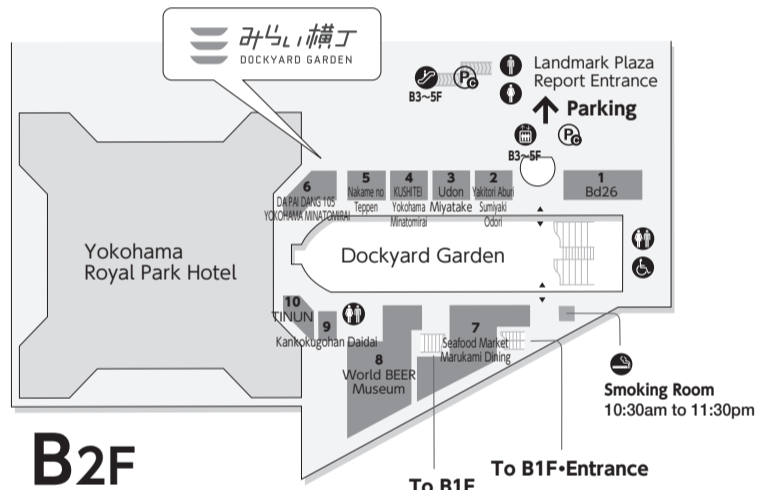

B2F

B1F

1 Dragon Kalbi BBQ restaurant 045-222-5529	2 Hakata Motsu-nabe Ooyama Beef organ meat hotpot 045-228-8488

B2F

1 Bd26 Italian 045-222-5670	2 Yakitori Aburi Sumiyaki Odori Charcoal flame grill, yakitori & chicken specialties 045-650-1261
3 Udon Miyatake Udon izakaya 045-227-6200	4 KUSHITEI Yokohama Minatomirai Deep fried skewers 045-319-4824
5 Nakame no Teppen Robata 045-319-6625	6 DA PAI DANG 105 YOKOHAMA MINATOMIRAI Taiwan street foods 045-232-4850
7 Seafood Market Marukami Dining Kaisen shokudou & youshoku 045-263-9303	8 World BEER Museum World beer bar & restaurant 045-664-2988
9 Kankokugohan Daidai Korean foods 045-227-8577	10 TINUN Thailand foods 045-228-7407

Queen's Tower A

4F

1 H'T Minatomirai Shared office 0120-836-039

3F

1 Conde House Yokohama Furniture 045-682-5588	4 H'T MINATOMIRAI THE GARDEN Shared office 0120-836-039
2 Premium photo studio CRANE Furisode (Rental & photography) 045-224-5866	3 Four Sis & Co. Rental wedding dresses 045-680-0300