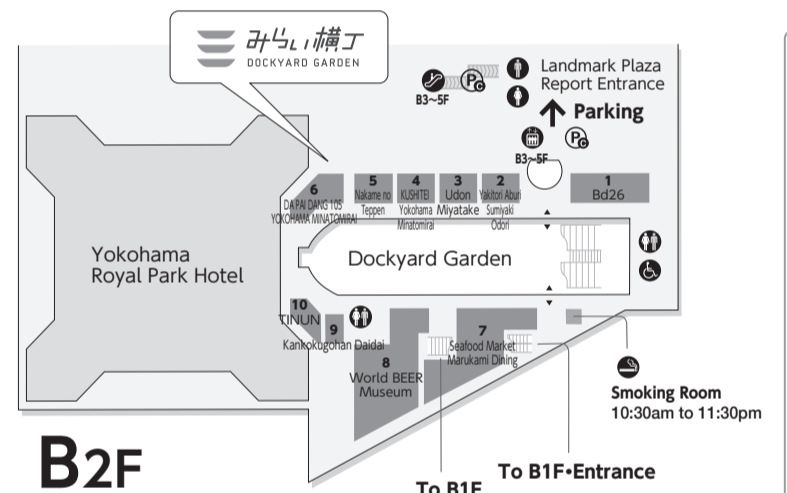

B2F

B1F

1 Dragon Kalbi BBQ restaurant 045-222-5529	2 Hakata Motsu-nabe Ooyama Beef organ meat hotpot 045-228-8488

B2F

1 Bd26 Italian 045-222-5670	2 Yakitori Aburi Sumiyaki Odori Charcoal flame grill, yakitori & chicken specialties 045-650-1261
3 Udon Miyatake Udon izakaya 045-227-6200	4 KUSHITEI Yokohama Minatomirai Deep fried skewers 045-319-4824
5 Nakame no Teppen Robata 045-319-6625	6 DA PAI DANG 105 YOKOHAMA MINATOMIRAI Taiwan street foods 045-232-4850
7 Seafood Market Marukami Dining Kaisen shokudou & youshoku 045-263-9303	8 World BEER Museum World beer bar & restaurant 045-664-2988
9 Kankokugohan Daidai Korean foods 045-227-8577	10 TINUN Thailand foods 045-228-7407

Queen's Tower A

4F

1 H'T Minatomirai Shared office 0120-836-039

3F

1 Conde House Yokohama Furniture 045-682-5588	4 H'T MINATOMIRAI THE GARDEN Shared office 0120-836-039
2 Coming Soon	3 Four Sis & Co. Rental wedding dresses 045-680-0300