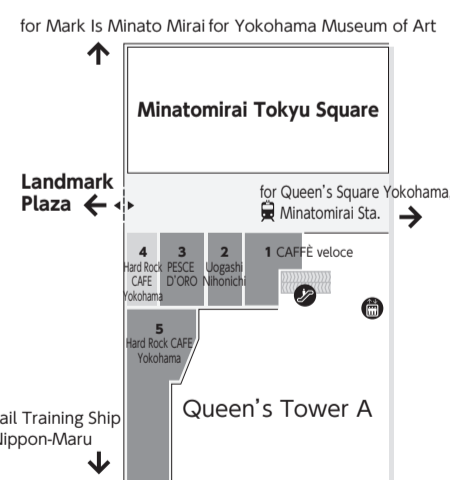

Queen's Tower A

4F

- | |
|---|
| 1 H'T Minatomirai
Shared office
0120-836-039 |
|---|

3F

- | | |
|--|--|
| 1 Conde House Yokohama
Furniture
045-682-5588 | 4 H'T MINATOMIRAI THE GARDEN
Shared office
0120-836-039 |
| 2 Premium photo studio CRANE
Furisode (Rental & photography)
045-224-5866 | 3 Four Sis & Co.
Rental wedding dresses
045-680-0300 |

2F

- | | |
|---|--|
| 1 Cruise Planet
Cruises & overseas/domestic travels
045-224-8050 | 3 NEEL
Wristwatch
045-264-4371 |
| 2 Doctor Belee Queen's
Men's fashion
045-682-5605 | 4 minato coffee
Coffee stand
045-682-5501 |
| 5 Eggs 'n Things
Hawaiian casual restaurant
045-211-4511 | |