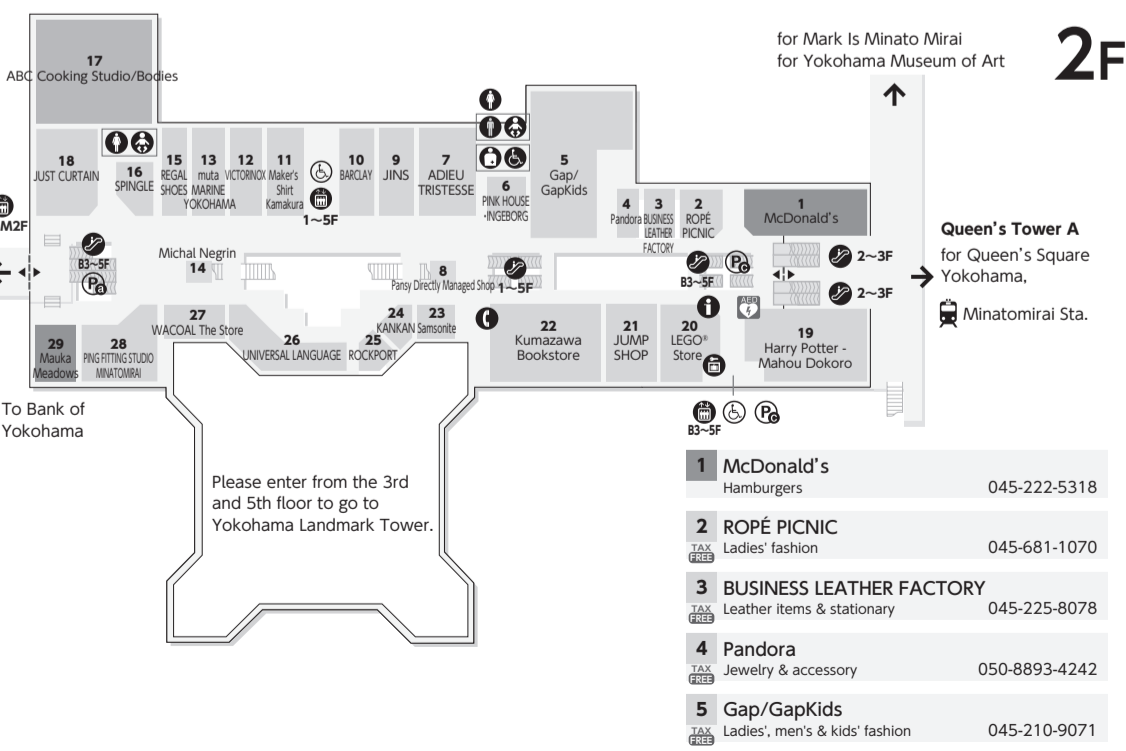

2F

6	PINK HOUSE-INGEBORG Ladies' fashion	045-264-7678
7	ADIEU TRISTESSE Ladies' fashion	045-222-5236
8	Pansy Directly Managed Shop Shoes	045-212-1680
9	JINS Glasses	045-225-6515
10	BARCLAY Ladies' shoes & goods	045-232-4400
11	Maker's Shirt Kamakura Men's & ladies' original shirt	045-222-5442
12	VICTORINOX Ladies' fashion & miscellaneous goods	045-222-5255
13	muta MARINE YOKOHAMA Marine apparel goods & golf apparel goods	045-319-4682
14	Michal Negrin Accessories & goods	045-228-8440
15	REGAL SHOES Ladies' & men's shoes	045-222-5244
16	SPINGLE Fashion goods, shoes	045-319-6560
17	ABC Cooking Studio/Bodies Cooking school & fitness gym (Bodies)	050-1753-3955 / 045-306-9086

18	JUST CURTAIN Windowtreatment & curtain	045-232-4625
19	Harry Potter - Mahou Dokoro Interior, miscellaneous goods	045-306-9667
20	LEGO® Store Toy & house ware	045-670-0505
21	JUMP SHOP Character goods	045-222-5454
22	Kumazawa Bookstore Books & stationary	045-683-1021
23	Samsonite Suitcases & business bags	12/13~Reopen 045-222-5470
24	KANKAN Ladies' fashion & miscellaneous goods	045-228-8484
25	ROCKPORT Men's shoes, ladies' shoes	080-2180-7989
26	UNIVERSAL LANGUAGE Women's & men's fashion	045-640-1775
27	WACOAL The Store Lingerie	045-222-5204
28	PING FITTING STUDIO MINATOMIRAI Golf equipment store	050-2018-7750
29	Mauka Meadows Cafe	045-222-5225