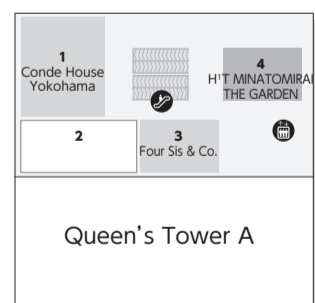

Queen's Tower A

4F

- | |
|---|
| 1 H'T Minatomirai
Shared office
0120-836-039 |
|---|

3F

- | | |
|--|--|
| 1 Conde House Yokohama
Furniture
045-682-5588 | 4 H'T MINATOMIRAI THE GARDEN
Shared office
0120-836-039 |
| 2 Coming Soon | 3 Four Sis & Co.
Rental wedding dresses
045-680-0300 |