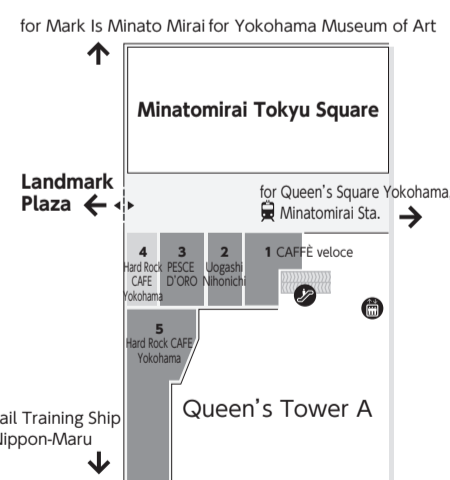

Queen's Tower A

4F

- | |
|---|
| 1 H'T Minatomirai
Shared office
0120-836-039 |
|---|

3F

- | | |
|--|--|
| 1 Conde House Yokohama
Furniture
045-682-5588 | 4 H'T MINATOMIRAI THE GARDEN
Shared office
0120-836-039 |
| 2 Coming Soon | 3 Four Sis & Co.
Rental wedding dresses
045-680-0300 |

2F

- | | |
|---|--|
| 1 Cruise Planet
Cruises & overseas/domestic travels
045-224-8050 | 3 NEEL
Wristwatch
045-264-4371 |
| 2 Doctor Belee Queen's
Men's fashion
045-682-5605 | 4 minato coffee
Coffee stand
045-682-5501 |
| 5 Eggs 'n Things
Hawaiian casual restaurant
045-211-4511 | |