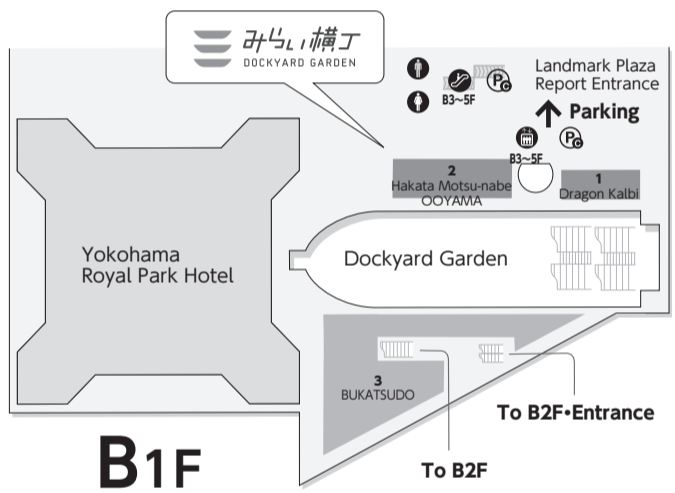

B1F

3 BUKATSUDO Shared space 045-681-2880