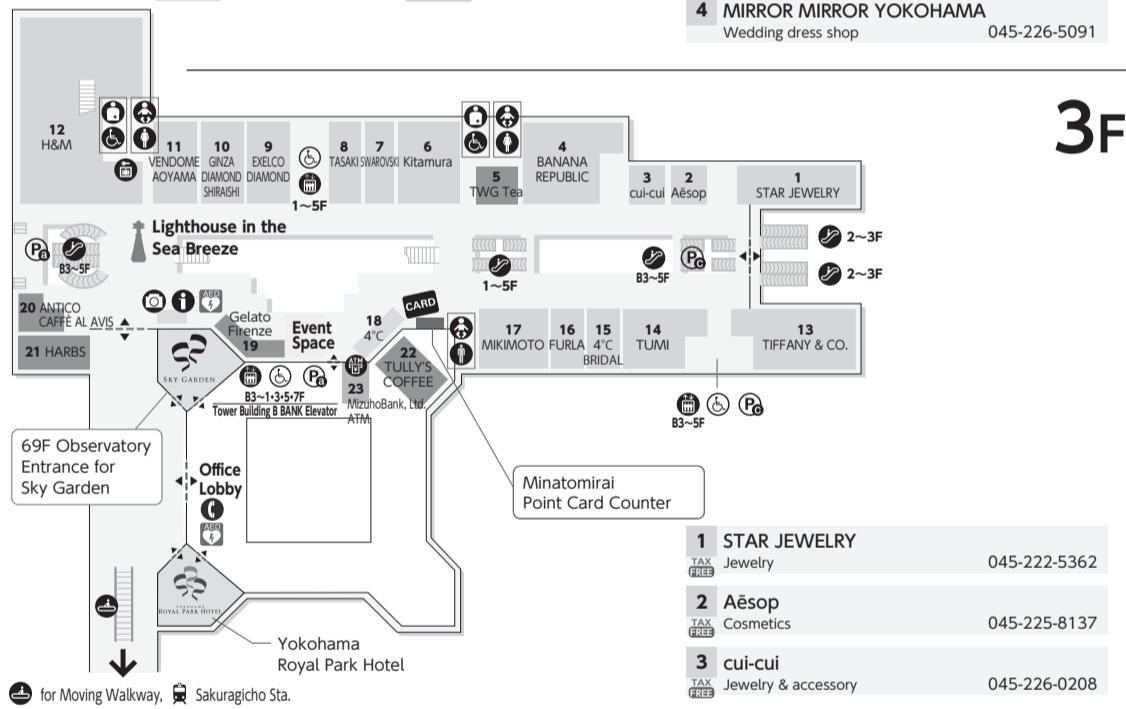

3F

4	BANANA REPUBLIC Ladies' & men's fashion	045-210-0250
5	TWG Tea Tea specialty store	045-681-1837
6	Kitamura Ladies' & men's bags	045-222-5376
7	SWAROVSKI Jewelry	045-222-5405
8	TASAKI Jewelry	045-222-5410
9	EXELCO DIAMOND Jewelry	045-227-8286
10	GINZA DIAMOND SHIRAISHI Jewelry	045-227-8277
11	VENDOME AOYAMA Jewelry	045-222-5320
12	H&M Fashion	0120-866-201 (Customer service)
13	TIFFANY & CO. Jewelry	045-222-5145

14	TUMI Bags, luggage & leather goods	045-305-4560
15	4C BRIDAL Jewelry	045-651-2781
16	FURLA Ladies' & men's leather goods	045-222-5337
17	MIKIMOTO Jewelry	045-222-5155
18	4C Jewelry	045-641-5721
19	Gelato Firenze Italian gelato	045-650-6050
20	ANTICO CAFFÈ AL AVIS Cafe	045-263-6969
21	HARBS Fresh cake & cafe	045-263-9027
22	TULLY'S COFFEE Specialty coffee store	045-226-1181
23	Mizuho Bank, Ltd. ATM ATM