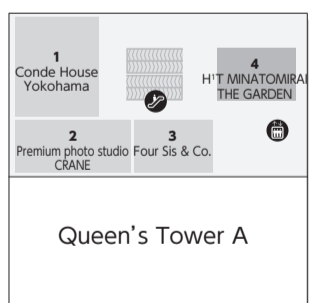

Queen's Tower A

4F

- | |
|---|
| 1 H'T Minatomirai
Shared office
0120-836-039 |
|---|

3F

- | | |
|--|--|
| 1 Conde House Yokohama
Furniture
045-682-5588 | 4 H'T MINATOMIRAI THE GARDEN
Shared office
0120-836-039 |
| 2 Premium photo studio CRANE
Furisode (Rental & photography)
045-224-5866 | 3 Four Sis & Co.
Rental wedding dresses
045-680-0300 |