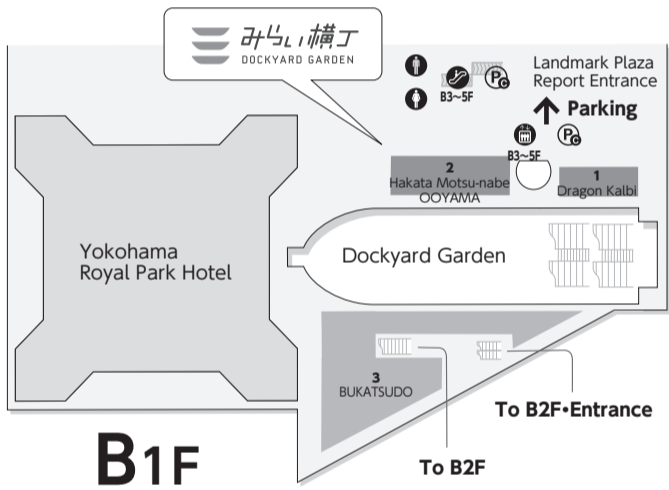

- | | | |
|----|--|---------------|
| 18 | JUST CURTAIN
Windowtreatment & curtain | 045-232-4625 |
| 19 | Coming Soon | |
| 20 | LEGO® Store
Toy & house ware | 045-670-0505 |
| 21 | JUMP SHOP
Character goods | 045-222-5454 |
| 22 | Kumazawa Bookstore
Books & stationary | 045-683-1021 |
| 23 | Samsonite
Suitcases & business bags | 045-222-5470 |
| 24 | KANKAN
Ladies' fashion & miscellaneous goods | 045-228-8484 |
| 25 | natural mist Class
Ladies' fashion | 045-212-3909 |
| 26 | UNIVERSAL LANGUAGE
Women's & men's fashion | 045-640-1775 |
| 27 | WACOAL The Store
Lingerie | 045-222-5204 |
| 28 | PING FITTING STUDIO MINATOMIRAI
Golf equipment store | 050-2018-7750 |
| 29 | Mauka Meadows
Cafe | 045-222-5225 |

1F

- | | |
|---|---|
| 1 LAWSON + Three F
Convenience store
045-222-5130 | 6 Kaseiro
Dim sum
045-222-5132 |
| 2 Coming Soon | 7 Tori Sanwa
Cock food
045-263-8180 |
| 3 Komeraku
Create bowl of rice & soup
045-640-5088 | 8 Tsukemen TETSU
Noodle
045-670-7877 |
| 4 Kiyoken
Chinese boxed lunches
045-222-5172 | 9 Kisuke
Beef tongue barbecue house
045-228-7835 |
| 5 AFURI
Ramen
045-307-0787 | 10 Drug Hello + MCS
Drug store
045-222-5140 |