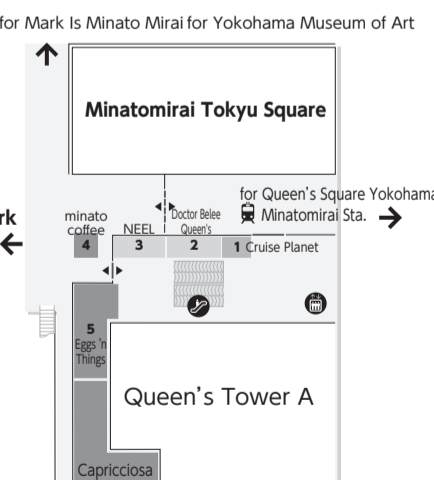

Queen's Tower A

4F

- | |
|---|
| 1 H'T Minatomirai
Shared office
0120-836-039 |
|---|

3F

- | | |
|--|--|
| 1 Conde House Yokohama
Furniture
045-682-5588 | 4 H'T MINATOMIRAI THE GARDEN
Shared office
0120-836-039 |
| 2 Premium photo studio CRANE
Furisode (Rental & photography)
045-224-5866 | 3 Four Sis & Co.
Rental wedding dresses
045-680-0300 |

2F

- | | |
|---|--|
| 1 Cruise Planet
Cruises & overseas/domestic travels
045-224-8050 | 3 NEEL
Wristwatch
045-264-4371 |
| 2 Doctor Belee Queen's
Men's fashion
045-682-5605 | 4 minato coffee
Coffee stand
045-682-5501 |
| 5 Eggs 'n Things
Hawaiian casual restaurant
045-211-4511 | |