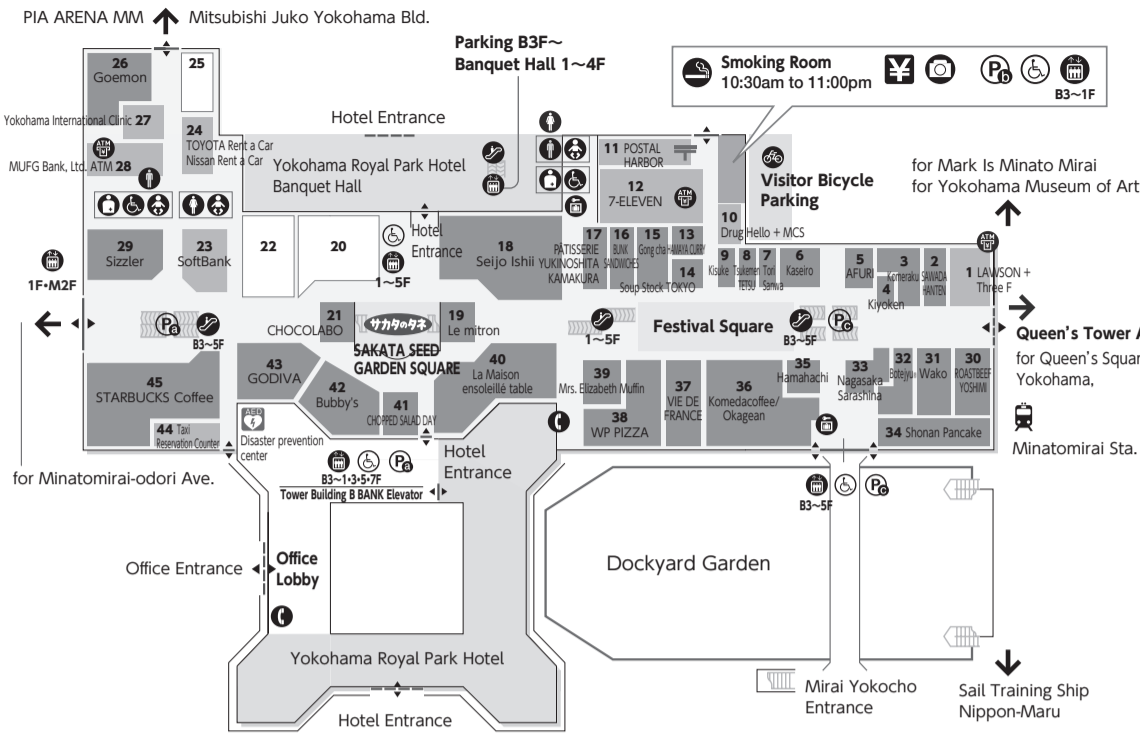

- Shop
- Service
- Cafe, Restaurant, Food

11 POSTAL HARBOR Post office 045-222-5110	28 MUFG Bank, Ltd. ATM ATM
12 7-ELEVEN Convenience store 045-222-5711	29 Sizzler American restaurant 045-222-5316
13 HAMAYA CURRY Curry specialty store 045-264-8163	30 ROASTBEEF YOSHIMI Western food & cafe 045-228-8008
14 Soup Stock TOKYO Deli 045-224-6855	31 Wako Pork cutlet 045-222-5124
15 Gong cha Tea cafe 045-323-9870	32 Botejyu® Okonomiyaki 045-222-5122
16 BUNK SANDWICHES Sandwiches cafe 045-228-8167	33 Nagasaka Sarashina Buckwheat noodles 045-232-4578
17 PÂTISSERIE YUKINOSHITA KAMAKURA Sweets 045-319-4800	34 Shonan Pancake Pancake cafe & restaurant 045-222-7761
18 Seijo Ishii Super market 045-227-9744	35 Sushi rolls & Chinese noodles Hamahachi Hand-rolled sushi & Chinese noodles 045-306-5367
19 Le mitron Bakery 045-228-8078	36 Komedacoffee/Okagean Coffee shop 045-777-5577
20 Coming Soon	37 VIE DE FRANCE Bakery cafe 045-222-5116
21 CHOCOLABO Chocolates, cookies 045-507-8648	38 WP PIZZA Pizza, salad & sandwiches 045-228-9396
22 Coming Soon	39 Mrs. Elizabeth Muffin Muffins 045-222-5115
23 SoftBank Mobile 045-264-9277	40 La Maison ensoleillé table Cafe & restaurant 045-226-5839
24 TOYOTA Rent a Car Rent a car 045-651-0800	41 CHOPPED SALAD DAY Chopped salad 045-305-6579
Nissan Rent a Car Rent a car 045-227-8523	42 Bubby's American cafe & restaurant 045-681-0306
25 Coming Soon	43 GODIVA Chocolates 045-222-5168
26 Goemon Spaghetti 045-222-5197	44 Taxi Reservation Counter Taxi reservation 045-224-1234
27 Yokohama International Clinic General medicine 045-224-2111	45 STARBUCKS Coffee Coffee store 045-225-0317

1F

1 LAWSON + Three F Convenience store 045-222-5130	6 Kaseiro Dim sum 045-222-5132
2 SAWADA HANTEN Chinese cuisine 045-264-6606	7 Tori Sanwa Cock food 045-263-8180
3 Komeraku Create bowl of rice & soup 045-640-5088	8 Tsukemen TETSU Noodle 045-670-7877
4 Kiyoken Chinese boxed lunches 045-222-5172	9 Kisuke Beef tongue barbecue house 045-228-7835
5 AFURI Ramen 045-307-0787	10 Drug Hello + MCS Drug store 045-222-5140