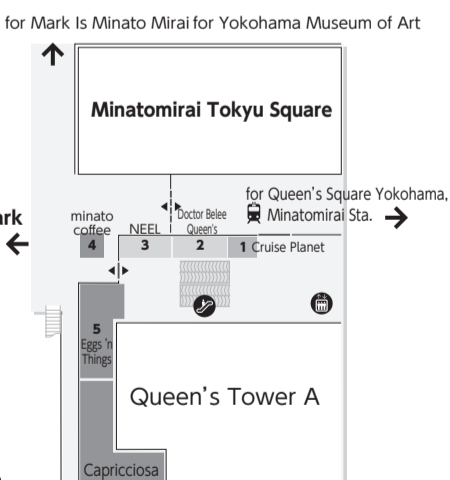

Queen's Tower A

4F

- | |
|---|
| 1 H'T Minatomirai
Shared office
0120-836-039 |
|---|

3F

- | | |
|--|--|
| 1 Conde House Yokohama
Furniture
045-682-5588 | 4 H'T MINATOMIRAI THE GARDEN
Shared office
0120-836-039 |
| 2 Coming Soon | 3 Four Sis & Co.
Rental wedding dresses
045-680-0300 |

2F

- | | |
|---|--|
| 1 Cruise Planet
Cruises & overseas/domestic travels
045-224-8050 | 3 NEEL
Wristwatch
045-264-4371 |
| 2 Doctor Belee Queen's
Men's fashion
045-682-5605 | 4 minato coffee
Coffee stand
045-682-5501 |
| 5 Eggs 'n Things
Hawaiian casual restaurant
045-211-4511 | |