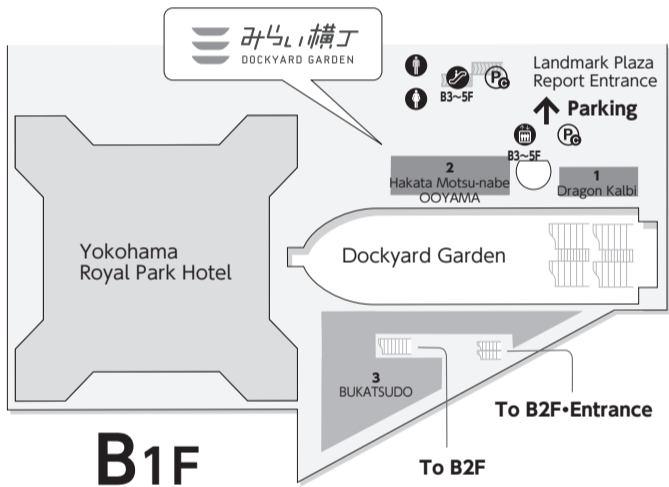

B1F

3 BUKATSUDO Shared space 045-681-2880