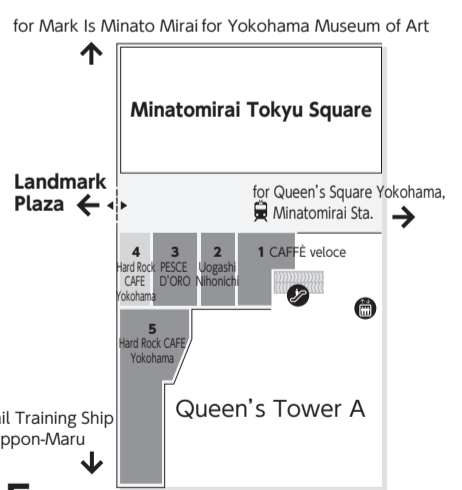

Queen's Tower A

4F

- | |
|---|
| 1 H'T Minatomirai
Shared office
0120-836-039 |
|---|

3F

- | | |
|--|--|
| 1 Conde House Yokohama
Furniture
045-682-5588 | 4 H'T MINATOMIRAI THE GARDEN
Shared office
0120-836-039 |
| 2 Premium photo studio CRANE
Furisode (Rental & photography)
045-224-5866 | 3 Four Sis & Co.
Rental wedding dresses
045-680-0300 |

2F

- | | |
|---|--|
| 1 Cruise Planet
Cruises & overseas/domestic travels
045-224-8050 | 2 Doctor Belee Queen's
Men's fashion
045-682-5605 |
| 3 NEEL
Wristwatch
045-264-4371 | 4 minato coffee
Coffee stand
045-682-5501 |
| 5 Eggs 'n Things
Hawaiian casual restaurant
045-211-4511 | |