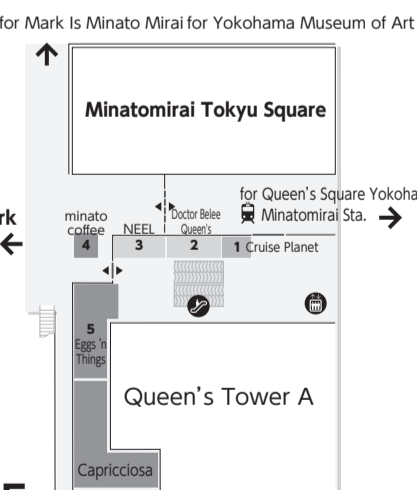

Queen's Tower A

4F

- | |
|---|
| 1 H'T Minatomirai
Shared office
0120-836-039 |
|---|

3F

- | | |
|--|--|
| 1 Conde House Yokohama
Furniture
045-682-5588 | 4 H'T MINATOMIRAI THE GARDEN
Shared office
0120-836-039 |
| 2 Premium photo studio CRANE
Furisode (Rental & photography)
045-224-5866 | 3 Four Sis & Co.
Rental wedding dresses
045-680-0300 |

2F

- | | |
|---|--|
| 1 Cruise Planet
Cruises & overseas/domestic travels
045-224-8050 | 2 Doctor Belee Queen's
Men's fashion
045-682-5605 |
| 3 NEEL
Wristwatch
045-264-4371 | 4 minato coffee
Coffee stand
045-682-5501 |
| 5 Eggs 'n Things
Hawaiian casual restaurant
045-211-4511 | |