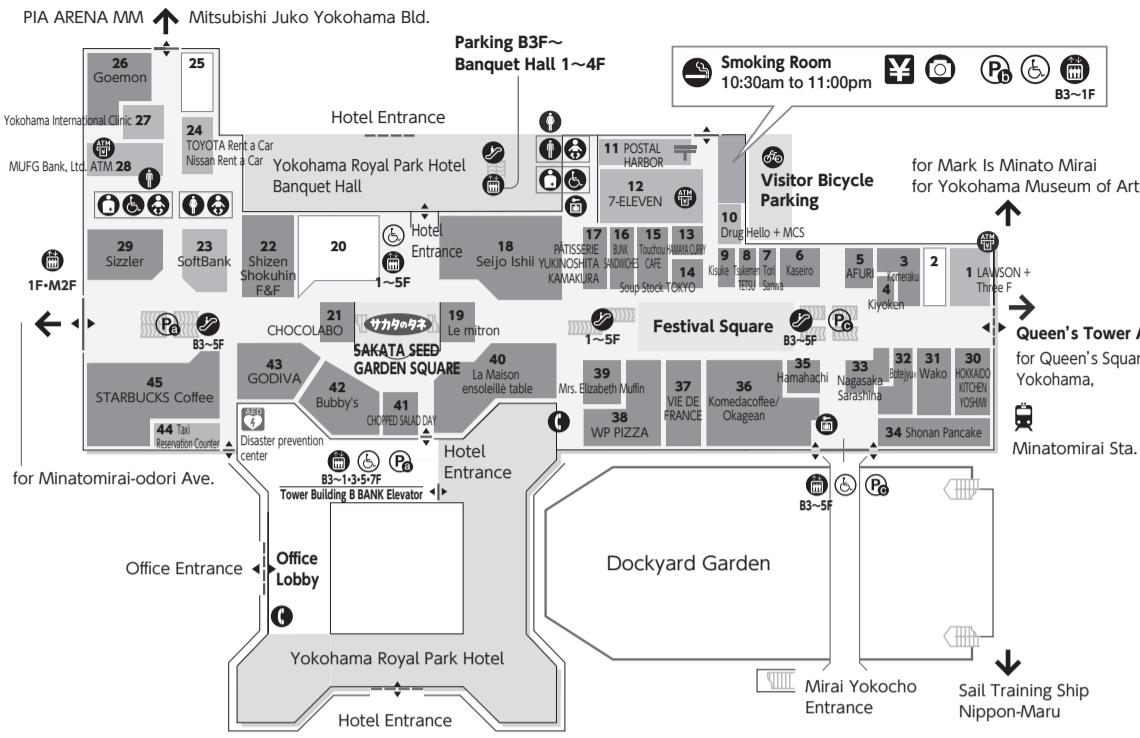

- Shop
- Service
- Cafe, Restaurant, Food

11 POSTAL HARBOR Post office 045-222-5110	28 MUFG Bank, Ltd. ATM ATM
12 7-ELEVEN Convenience store 045-222-5711	29 Sizzler American restaurant 045-222-5316
13 HAMAYA CURRY Curry specialty store 045-264-8163	30 HOKKAIDO KITCHEN YOSHIMI Western food & cafe 045-228-8008
14 Soup Stock TOKYO Deli 045-224-6855	31 Wako Pork cutlet 045-222-5124
15 Touchou CAFE Hong Kong congee & sweets cafe 045-225-8551	32 Botejyu® Okonomiyaki 045-222-5122
16 BUNK SANDWICHES Sandwiches cafe 045-228-8167	33 Nagasaka Sarashina Buckwheat noodles 045-232-4578
17 PÂTISSERIE YUKINOSHITA KAMAKURA Sweets 045-319-4800	34 Shonan Pancake Pancake cafe & restaurant 045-222-7761
18 Seijo Ishii Super market 045-227-9744	35 Sushi rolls & Chinese noodles Hamahachi Hand-rolled sushi & Chinese noodles 045-306-5367
19 Le mitron Bakery 045-228-8078	36 Komedacoffee/Okagean Coffee shop 045-777-5577
20 Coming Soon	37 VIE DE FRANCE Bakery cafe 045-222-5116
21 CHOCOLABO Chocolates, cookies, gelato & goods 045-507-8648	38 WP PIZZA Pizza, salad & sandwiches 045-228-9396
22 Shizen Shokuhin F&F Organic Supermarket 045-211-8180	39 Mrs. Elizabeth Muffin Muffins 045-222-5115
23 SoftBank Mobile 045-264-9277	40 La Maison ensoleillé table Cafe & restaurant 045-226-5839
24 TOYOTA Rent a Car Rent a car 045-651-0800	41 CHOPPED SALAD DAY Chopped salad 045-305-6579
Nissan Rent a Car Rent a car 045-227-8523	42 Bubby's American cafe & restaurant 045-681-0306
25 Coming Soon	43 GODIVA Chocolates 045-222-5168
26 Goemon Spaghetti 045-222-5197	44 Taxi Reservation Counter Taxi reservation 045-224-1234
27 Yokohama International Clinic General medicine 045-224-2111	45 STARBUCKS Coffee Coffee store 045-225-0317

1F

1 LAWSON + Three F Convenience store 045-222-5130	6 Kaseiro Dim sum 045-222-5132
2 Coming Soon	7 Tori Sanwa Cock food 045-263-8180
3 Komeraku Create bowl of rice & soup 045-640-5088	8 Tsukemen TETSU Noodle 045-670-7877
4 Kiyoken Chinese boxed lunches 045-222-5172	9 Kisuke Beef tongue barbecue house 045-228-7835
5 AFURI Ramen 045-307-0787	10 Drug Hello + MCS Drug store 045-222-5140