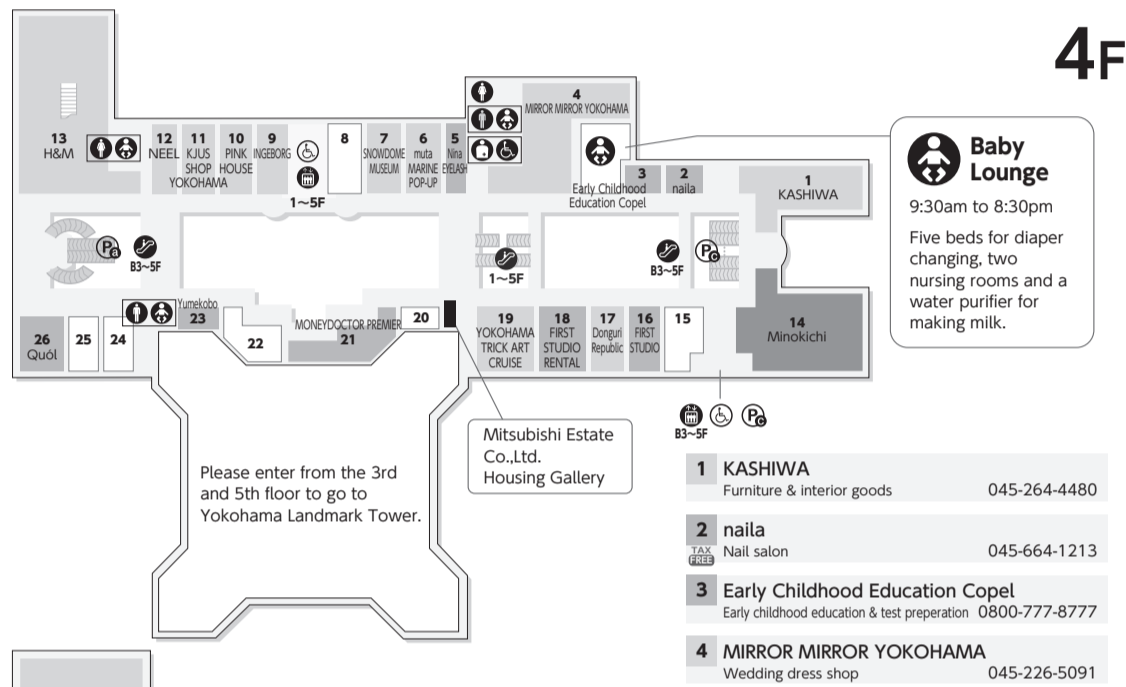

4F

5	Nina EYELASH Eyelash salon	045-225-8849
6	muta MARINE POP-UP Marine apparel goods & golf apparel goods	045-319-4682
7	SNOWDOME MUSEUM Interior, service	050-3479-8445
8	Coming Soon	
9	INGEBORG Ladies' fashion	045-225-5781
10	PINK HOUSE Ladies' fashion	045-222-5400
11	KJUS SHOP YOKOHAMA Golf & skiwear	045-264-8312
12	NEEL Watches	045-225-8226
13	H&M Fashion	0120-866-201 (Customer service)
14	Minokichi Japanese restaurant	045-222-5420
15	Coming Soon	

16	FIRST STUDIO Photo studio	045-306-5533
17	Donguri Republic Character goods	045-222-5490
18	FIRST STUDIO RENTAL Kimono rental	045-306-5533
19	YOKOHAMA TRICK ART CRUISE Trick art museum	045-264-9240
20	Coming Soon	
21	MONEYDOCTOR PREMIER Private financial services	045-225-8827
22	Coming Soon	
23	Yumekobo Shoes, bags & umbrellas repairs, spare keys & seals	045-670-7475
24	Coming Soon	
25	Coming Soon	
26	Quól Hair, eye lish & hair care goods	045-222-5404