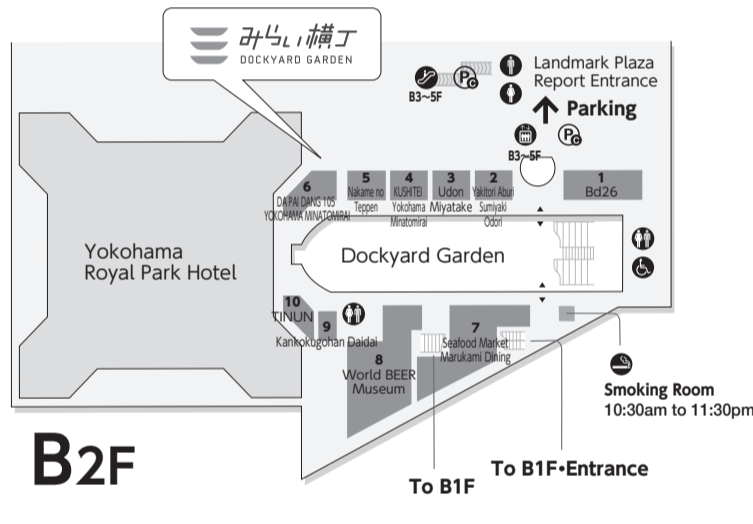

- | | | |
|----|--|---------------|
| 18 | JUST CURTAIN
Windowtreatment & curtain | 045-232-4625 |
| 19 | Coming Soon | |
| 20 | LEGO® Store
Toy & house ware | 045-670-0505 |
| 21 | JUMP SHOP
Character goods | 045-222-5454 |
| 22 | Kumazawa Bookstore
Books & stationary | 045-683-1021 |
| 23 | Samsonite
Suitcases & business bags | 045-222-5470 |
| 24 | KANKAN
Ladies' fashion & miscellaneous goods | 045-228-8484 |
| 25 | natural mist Class
Ladies' fashion | 045-212-3909 |
| 26 | UNIVERSAL LANGUAGE
Women's & men's fashion | 045-640-1775 |
| 27 | WACOAL The Store
Lingerie | 045-222-5204 |
| 28 | PING FITTING STUDIO MINATOMIRAI
Golf equipment store | 050-2018-7750 |
| 29 | Mauka Meadows
Cafe | 045-222-5225 |

1F

- | | |
|---|---|
| 1 LAWSON + Three F
Convenience store
045-222-5130 | 6 Kaseiro
Dim sum
045-222-5132 |
| 2 Coming Soon | 7 Tori Sanwa
Cock food
045-263-8180 |
| 3 Komeraku
Create bowl of rice & soup
045-640-5088 | 8 Tsukemen TETSU
Noodle
045-670-7877 |
| 4 Kiyoken
Chinese boxed lunches
045-222-5172 | 9 Kisuke
Beef tongue barbecue house
045-228-7835 |
| 5 AFURI
Ramen
045-307-0787 | 10 Drug Hello + MCS
Drug store
045-222-5140 |

B1F

- | |
|--|
| 3 BUKATSUDO
Shared space
045-681-2880 |
|--|

B2F

- | | |
|---|---|
| 1 Dragon Kalbi
BBQ restaurant
045-222-5529 | 2 Hakata Motsu-nabe Ooyama
Beef organ meat hotpot
045-228-8488 |
|---|---|