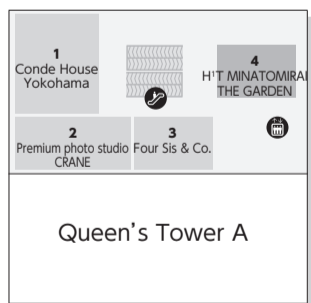

Queen's Tower A

4F

- | |
|---|
| 1 H'T Minatomirai
Shared office
0120-836-039 |
|---|

3F

- | | |
|--|--|
| 1 Conde House Yokohama
Furniture
045-682-5588 | 4 H'T MINATOMIRAI THE GARDEN
Shared office
0120-836-039 |
| 2 Premium photo studio CRANE
Furisode (Rental & photography)
045-224-5866 | 3 Four Sis & Co.
Rental wedding dresses
045-680-0300 |