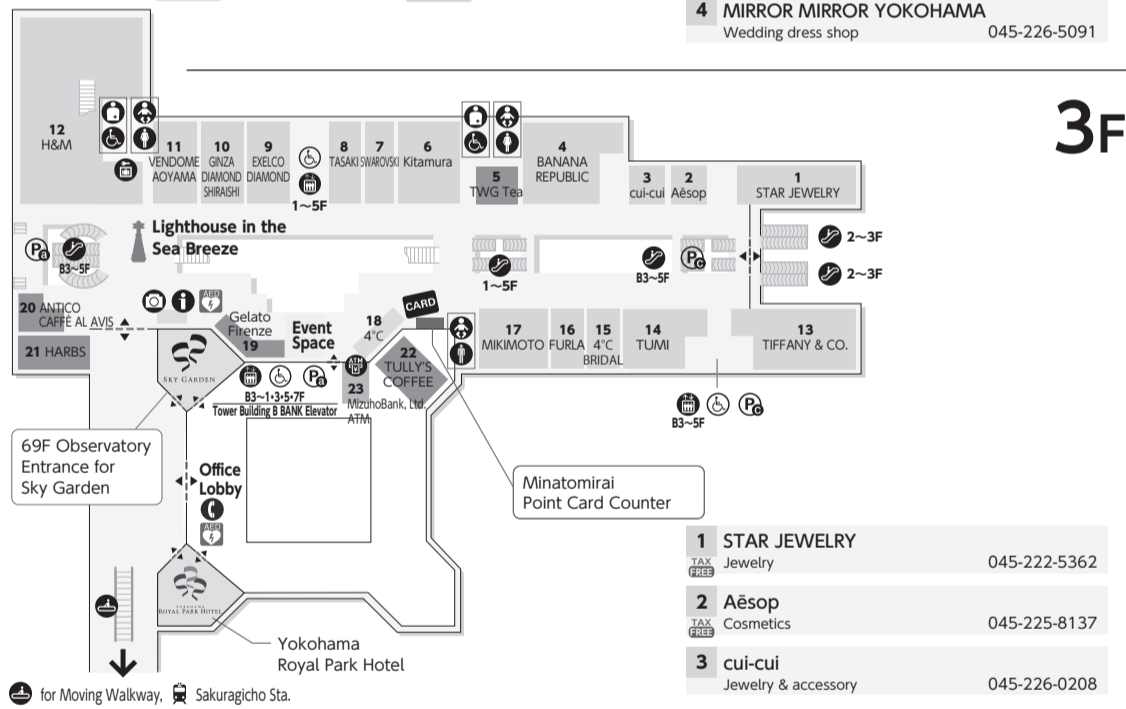

3F

4	BANANA REPUBLIC Ladies' & men's fashion	045-210-0250
5	TWG Tea Tea specialty store	045-681-1837
6	Kitamura Ladies' & men's bags	045-222-5376
7	SWAROVSKI Jewelry	045-222-5405
8	TASAKI Jewelry	045-222-5410
9	EXELCO DIAMOND Jewelry	045-227-8286
10	GINZA DIAMOND SHIRAISHI Jewelry	045-227-8277
11	VENDOME AOYAMA Jewelry	045-222-5320
12	H&M Fashion	0120-866-201 (Customer service)
13	TIFFANY & CO. Jewelry	045-222-5145

14	TUMI Bags, luggage & leather goods	045-305-4560
15	4°C BRIDAL Jewelry	045-651-2781
16	FURLA Ladies' & men's leather goods	045-222-5337
17	MIKIMOTO Jewelry	045-222-5155
18	4°C Jewelry	045-641-5721
19	Gelato Firenze Italian gelato	045-650-6050
20	ANTICO CAFFÈ AL AVIS Cafe	045-263-6969
21	HARBS Fresh cake & cafe	045-263-9027
22	TULLY'S COFFEE Specialty coffee store	045-226-1181
23	Mizuho Bank, Ltd. ATM ATM