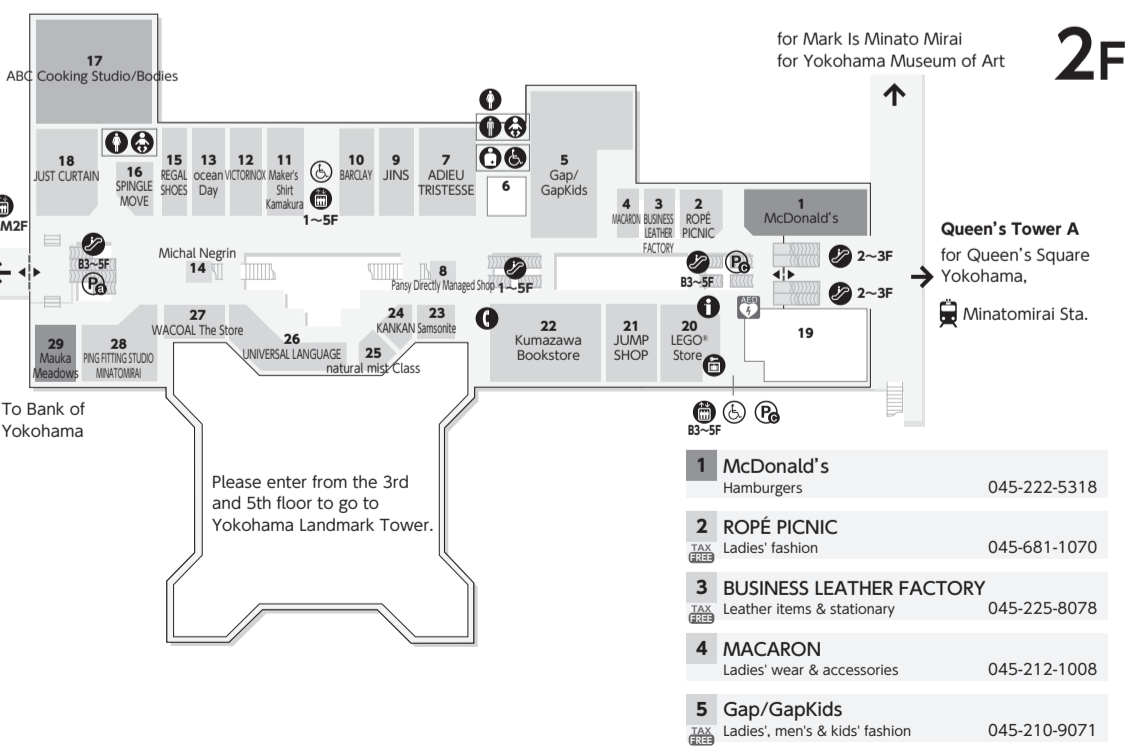

2F

6	Coming Soon	
7	ADIEU TRISTESSE Ladies' fashion	045-222-5236
8	Pansy Directly Managed Shop Shoes	045-212-1680
9	JINS Glasses	045-225-6515
10	BARCLAY Ladies' shoes & goods	045-232-4400
11	Maker's Shirt Kamakura Men's & ladies' original shirt	045-222-5442
12	VICTORINOX Ladies' import goods	045-222-5255
13	ocean Day Art gallery & shop	080-7214-1591
14	Michal Negrin Accessories & goods	045-228-8440
15	REGAL SHOES Ladies' & men's shoes	045-222-5244
16	SPINGLE MOVE Shoes, bags & miscellaneous goods	045-222-5265
17	ABC Cooking Studio/Bodies Cooking school & fitness gym (Bodies)045-306-9086	050-1753-3955

18	JUST CURTAIN Windowtreatment & curtain	045-232-4625
19	Coming Soon	
20	LEGO® Store Toy & house ware	045-670-0505
21	JUMP SHOP Character goods	045-222-5454
22	Kumazawa Bookstore Books & stationary	045-683-1021
23	Samsonite Suitcases & business bags	045-222-5470
24	KANKAN Ladies' fashion & miscellaneous goods	045-228-8484
25	natural mist Class Ladies' fashion	045-212-3909
26	UNIVERSAL LANGUAGE Women's & men's fashion	045-640-1775
27	WACOAL The Store Lingerie	045-222-5204
28	PING FITTING STUDIO MINATOMIRAI Golf equipment store	050-2018-7750
29	Mauka Meadows Cafe	045-222-5225