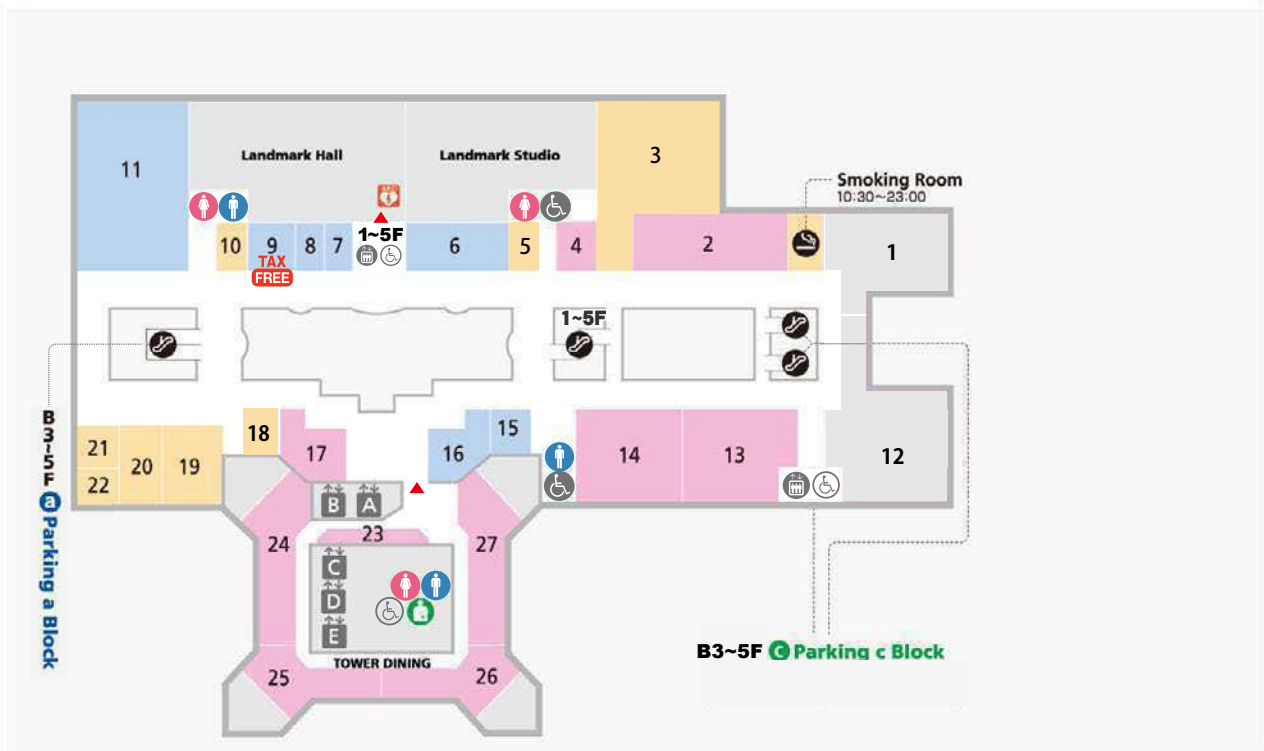

5F

● Shop ● Cafe, Restaurant, Food ● Service

♀ Restroom for Women ♂ Restroom for Men ♿ Restroom for Wheelchairs ♿ Barrier-free Restroom (with facilities for ostomates) 🚬 Smoking Room 🛗 Elevator 🚶 Escalator 🪜 Stairs ♿ Elevator for wheelchairs

tel 045-222-5505
open 10:00-19:00

○ LANDMARK TOWER 5F

MAP NO.23
Pasta&Deli

LoSPAZIO

tel 045-651-7757
open 11:00-20:00 (L.O.19:00)
url <http://omtrak.jp>

MAP NO.24
Buffet restaurant

KEKE

tel 045-225-6311
open 11:00-22:00(L.O.15:30 L.O.21:00)
url <http://r.gnavi.co.jp/g221856/lang/en/>